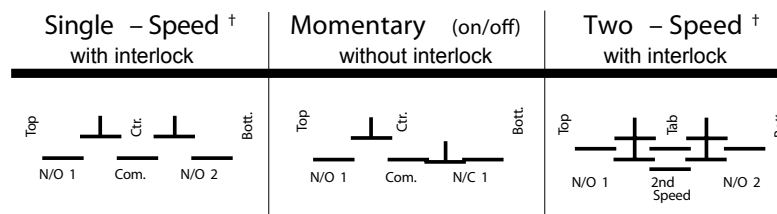

**2030 Two-Button Compact Pendant Station Pricing**

**Discount Code ED**

Part Number	Description	List Price
59720-002	Single-Speed with mechanical interlock between buttons	\$142
59720-102	Momentary - NO/NC without mechanical interlock	\$142
59720-202	Two-Speed with mechanical interlock between buttons	\$213
59721-002 (optional)	Cord Connector Kit, NEMA 4X	\$15

Contact Ratings			— Single Break		
Single Speed			Two Speed		
AC NEMA A300	120V 6A 240V * 3A		AC NEMA B300	120V 3A 240V * 1.5A	
DC NEMA P300	125V 1.1A 250V 0.55A		DC	125V — 250V —	

\* OSHA limits pendant voltage to 150VAC or 300VDC

**Wiring Diagrams**

† Single-speed and two-speed stations are mechanically interlocked to prevent actuating both buttons simultaneously.